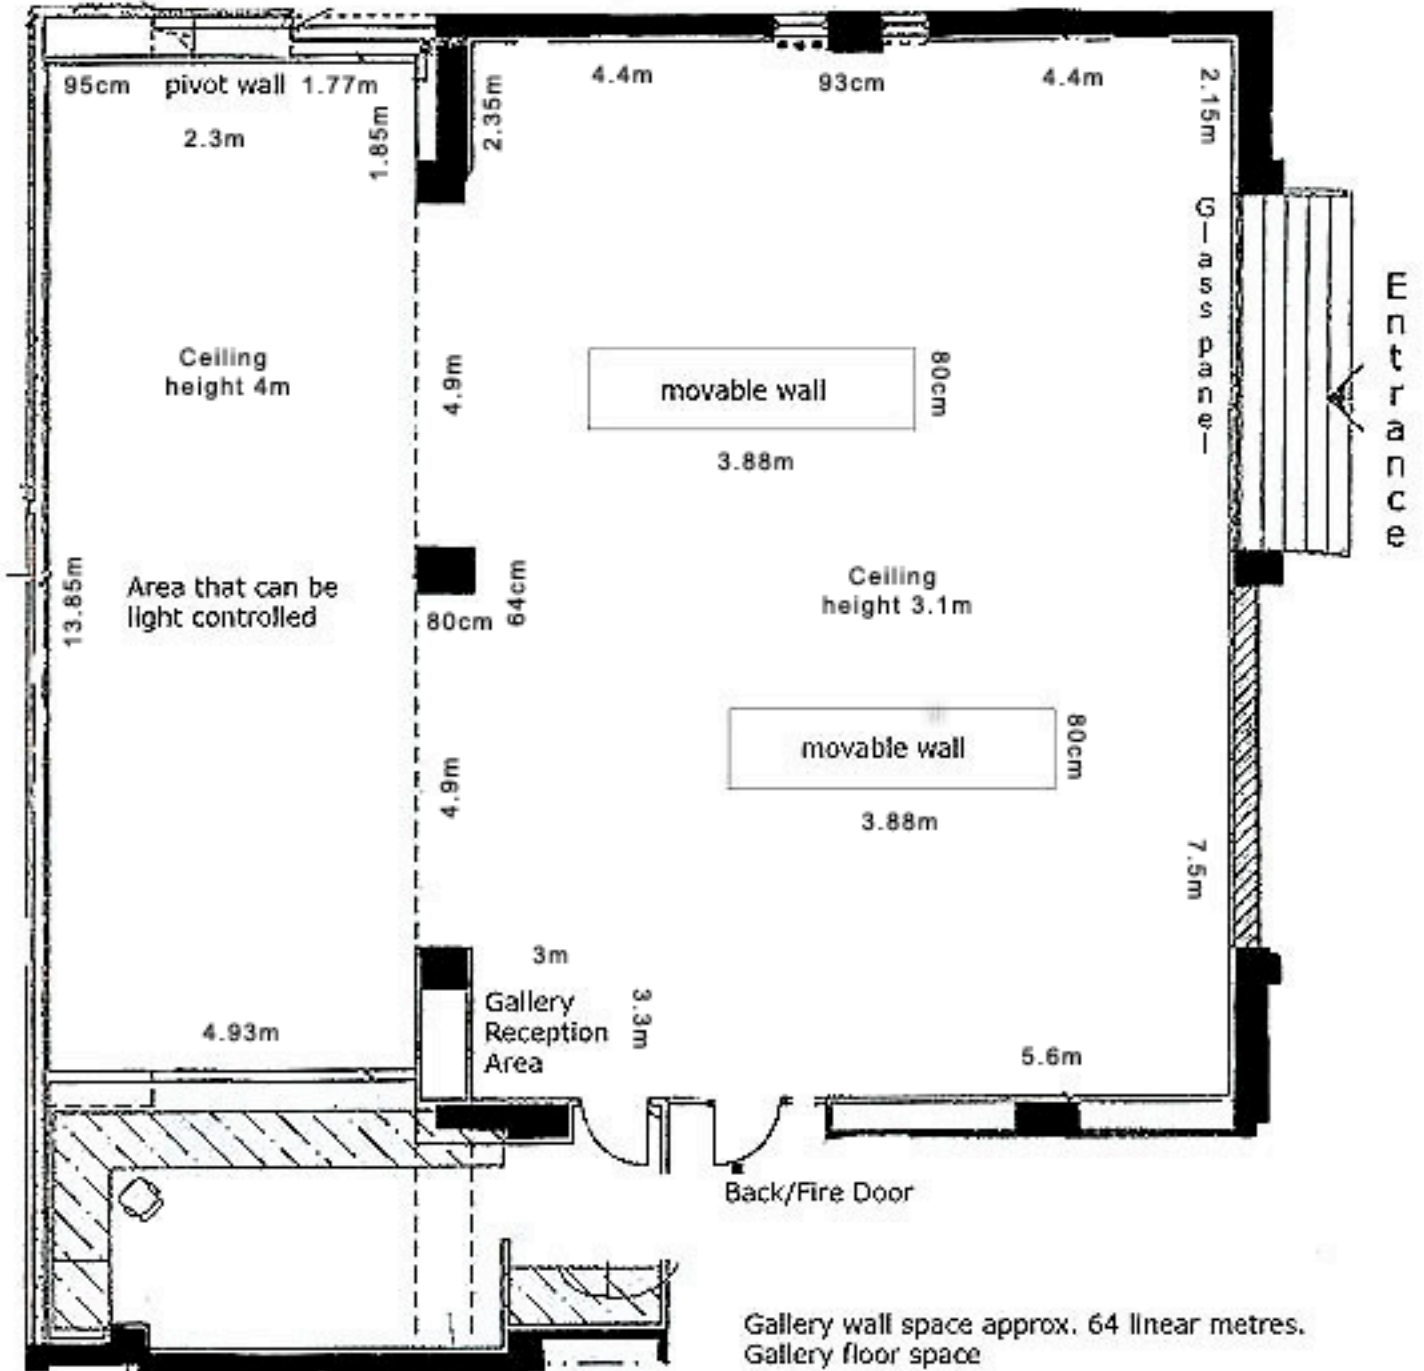

display window

City Road

Gallery wall space approx. 64 linear metres.
Gallery floor space
231 square metres